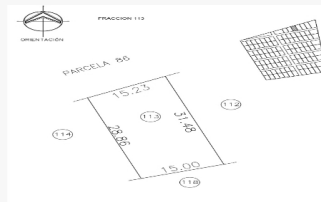

Overview

ID Key: SPLOTE113

Antiquity: New

Category: Land

Situation: Sold out

Measures

Total area: 452.52 M²

Lot depth: 31.48 M