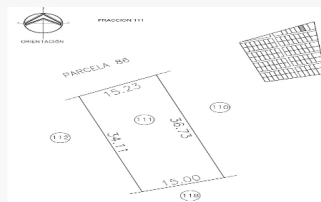

Overview

ID Key: SPLOTE111

Antiquity: New

Category: Land

Situation: Sold out

Measures

Total area: 531.30 M²

Lot depth: 36.73 M