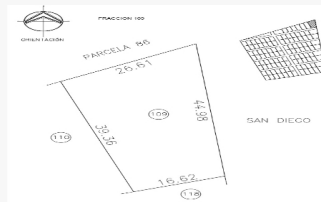

Overview

ID Key: SPLOTE109

Antiquity: New

Category: Land

Situation: Sold out

Measures

Total area: 880.85 M²

Lot depth: 44.98 M