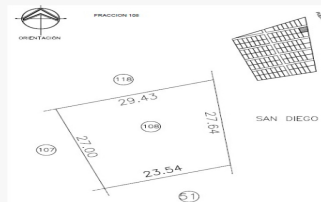

Overview

ID Key: SPLOTE108

Antiquity: New

Category: Land

Situation: Sold out

Measures

Total area: 715.11 M²

Lot depth: 27.64 M