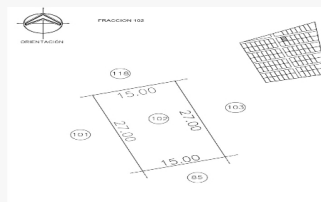

Overview

ID Key: SPLOTE102

Antiquity: New

Category: Land

Situation: Pulled apart

Measures

Total area: 405.00 M²

Lot depth: 27.00 M