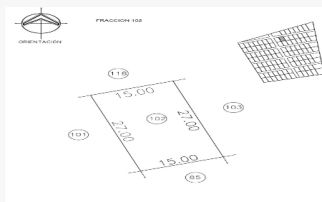

Overview

ID Key: SPLOTE102

Antiquity: New

Category: Land

Situation: Pulled apart

Measures

Total area: 405.00 M²

Lot depth: 27.00 M