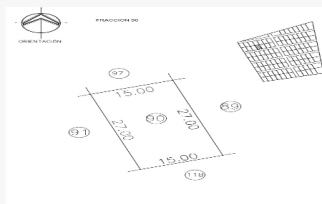

Overview

ID Key: SPLOTE90

Antiquity: New

Category: Land

Situation: Sold out

Measures

Total area: 405.00 M²

Lot depth: 27.00 M