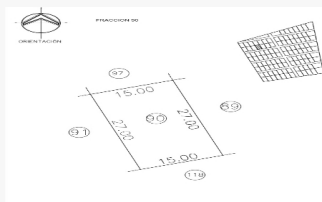

Overview

ID Key: SPLOTE90

Antiquity: New

Category: Land

Situation: Sold out

Measures

Total area: 405.00 M²

Lot depth: 27.00 M