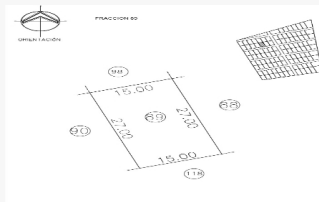

Overview

ID Key: SPLOTE89

Antiquity: New

Category: Land

Situation: Sold out

Measures

Total area: 405.00 M²

Lot depth: 27.00 M