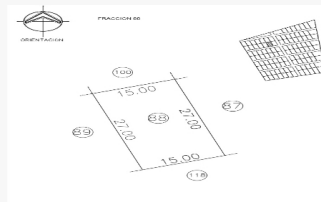

Overview

ID Key: SPLOTE88

Antiquity: New

Category: Land

Situation: Sold out

Measures

Total area: 405.00 M²

Lot depth: 27.00 M