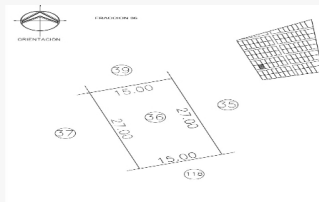

Overview

ID Key: SPLOTE36

Antiquity: New

Category: Land

Situation: Sold out

Measures

Total area: 405.00 M²

Lot depth: 27.00 M