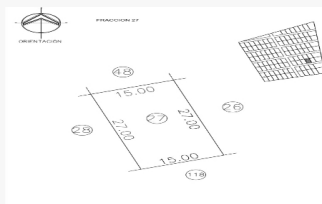

Overview

ID Key: SPLOTE27

Antiquity: New

Category: Land

Situation: Sold out

Measures

Total area: 405.00 M²

Lot depth: 27.00 M