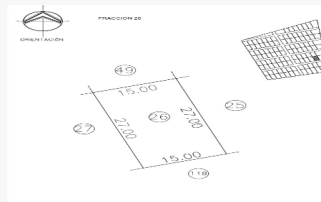

Overview

ID Key: SPLOTE26

Antiquity: New

Category: Land

Situation: Sold out

Measures

Total area: 405.00 M²

Lot depth: 27.00 M