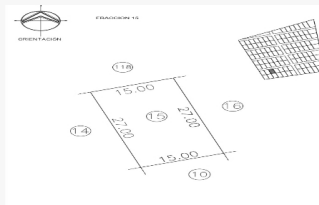

Overview

ID Key: SPLOTE15

Antiquity: New

Category: Land

Situation: Sold out

Measures

Total area: 405.00 M²

Lot depth: 27.00 M