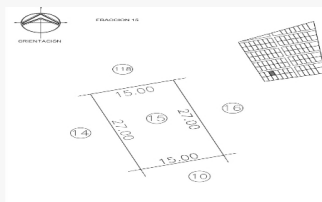

Overview

ID Key: SPLOTE15

Antiquity: New

Category: Land

Situation: Sold out

Measures

Total area: 405.00 M²

Lot depth: 27.00 M