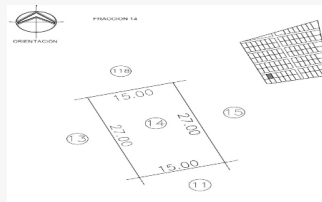

Overview

ID Key: SPLOTE14

Antiquity: New

Category: Land

Situation: Sold out

Measures

Total area: 405.00 M²

Lot depth: 27.00 M