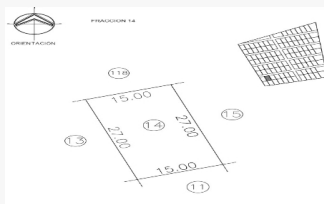

Overview

ID Key: SPLOTE14

Antiquity: New

Category: Land

Situation: Sold out

Measures

Total area: 405.00 M²

Lot depth: 27.00 M