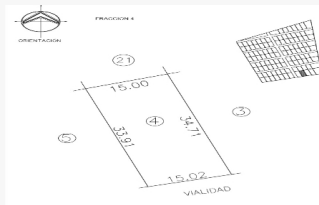

Overview

ID Key: SPLOTE4

Antiquity: New

Category: Land

Situation: Sold out

Measures

Total area: 514.65 M²

Lot depth: 33.91 M