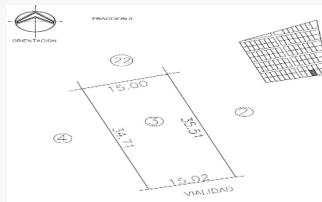

Overview

ID Key: SPLOTE3

Antiquity: New

Category: Land

Situation: Sold out

Measures

Total area: 526.62 M²

Lot depth: 34.71 M