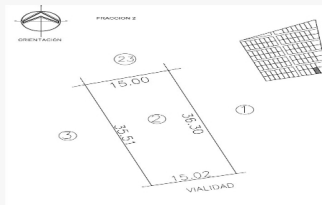

Overview

ID Key: SPLOTE2

Antiquity: New

Category: Land

Situation: Sold out

Measures

Total area: 538.58 M²

Lot depth: 35.51 M